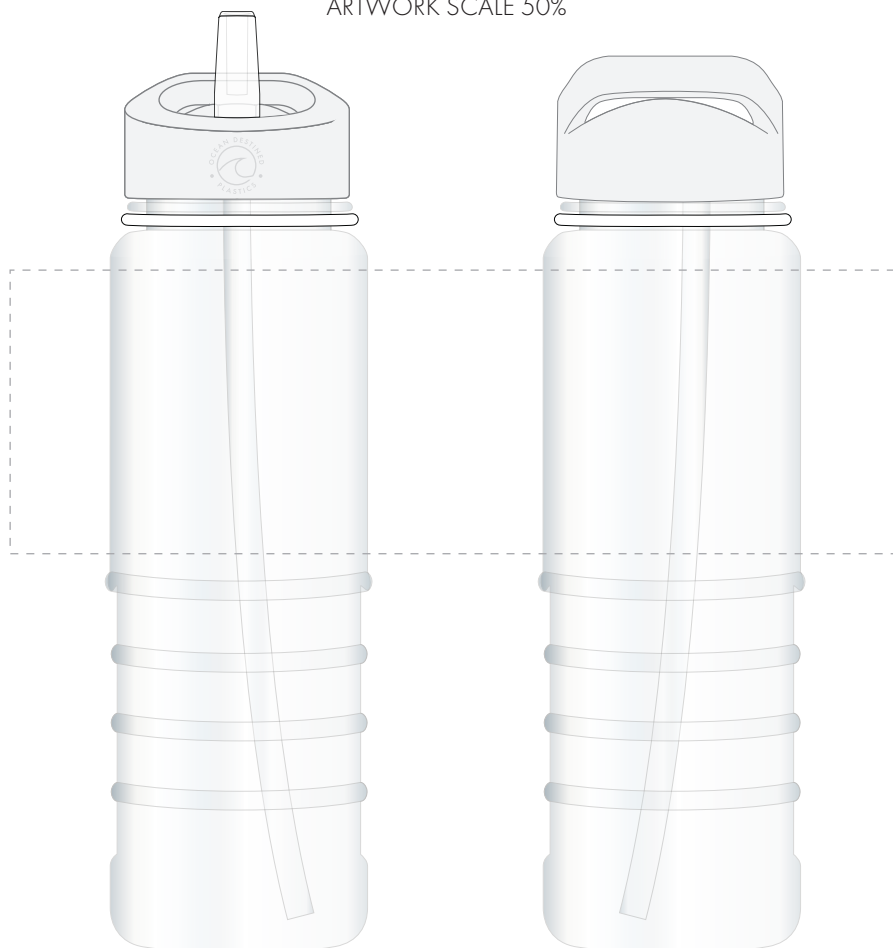

Your Ref:
Our Ref:

Quantity:
Version: 1

Product Code: MG7606
Product Colour: WHITE

PRINTING CONCERNS:**PRODUCT INFO: LOGO MAY NOT LINE UP TO SIPPER**

- Logos will be directly opposite
- Logos will NOT be directly opposite

We stock this item in the following colours

**PANTONE REFERENCE(S)**

- Full colour printing

ARTWORK SCALE 50%

Product Image for visualisation
- colours may vary

The dashed line is to demonstrate print area and will not appear on your printed item